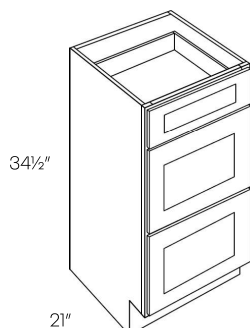

Vanity Drawer Base Cabinet

• VDB21 and VDB24 is only available in EB10

	A	B	C
VDB12	788	816	894
VDB15	822	872	921
VDB18	841	892	942
VDB21	925	N/A	N/A
VDB24	957	N/A	N/A