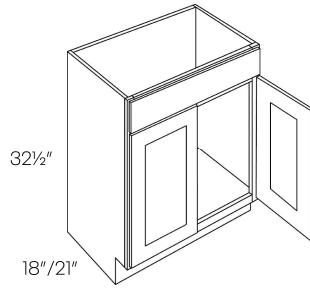

2 Door Vanity Sink Base Cabinet

	G	H
V2418	301	314
V3018	383	399
V2421	325	339
V3021	407	424
V3621	492	512