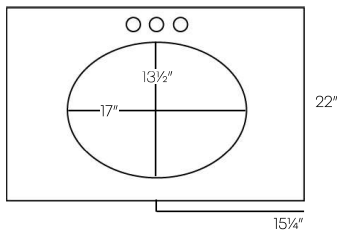

Granite Top