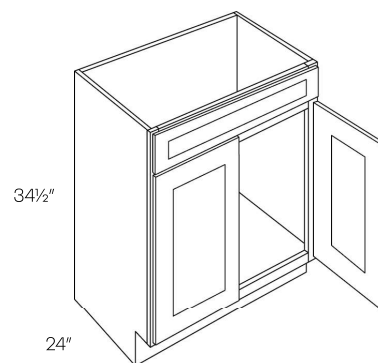

Concord

The Concord series is our full overlay line, which comes with full half-inch back panels, complete with solid wood dovetail drawers, enhanced by a soft-close feature and full extension under-mount glides to create a smooth glide. The cabinetry is equipped with $\frac{3}{4}$ " fully adjustable shelves, which provide supreme durability, and adjustable soft close hinges for flexibility. Light-colored wood interiors allow for practicality and ease of maintenance.

Double Door Vanity Sink Base Cabinet

	A	B	C
V2421	623	661	699
V3021	707	750	793
V3621	782	829	876