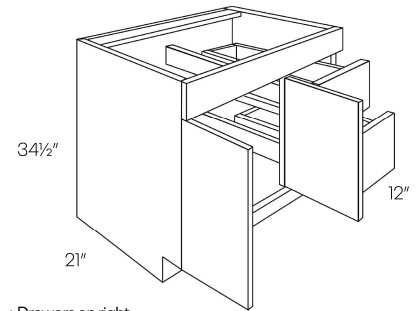

2 Door 2 Drawer Vanity Base Cabinets

• Drawers on right

	D	E	F
V3621D	1068	1336	1496
V4221D	1150	1437	1610