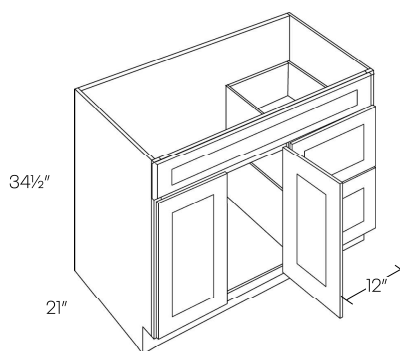

2 Door 2 Drawer Vanity Sink Base Cabinet

• Right drawer shown

	A	B	C
V3621D R-L	1023	1084	1146
V4221D R-L	1145	1214	1283