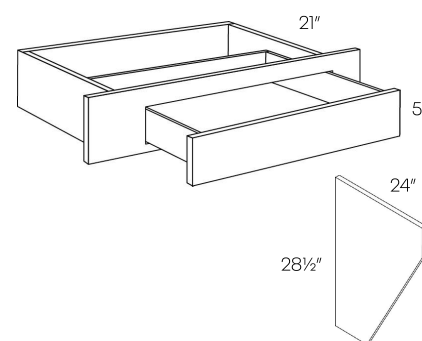

Desk Drawer

• 2-1/2" Trimmable sides

	A	B	C
DD30	276	276	276
DS	176	176	176

Classic

The Classic series is a full frame overlay composed of 3/4" vinyl laminated plywood with a frameless box construction. The metal drawers are outfitted with full extension, under-mount drawer glides, as well as the soft-close feature. The adjustable soft close hinges, 3/4" adjustable full-depth plywood shelves, and dowel and glue-clamped assembly construction create a solid, durable framework for your cabinetry.