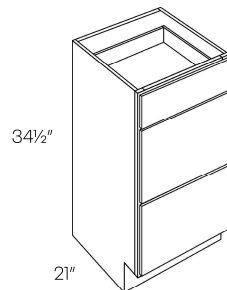

	J
V4821DD-34.5	959

2 Door 6 Drawer Vanity Sink Base Cabinet

• Not available in Dart

	J
V6021DD-34.5	1109

4 Door 3 Drawer Vanity Sink Base Cabinet

	J
VDB6021-34.5	1109

Vanity Drawer Base Cabinet

	J
VDB1221-34.5	579
VDB1521-34.5	612
VDB1821-34.5	627
VDB2121-34.5	659
VDB2421-34.5	679