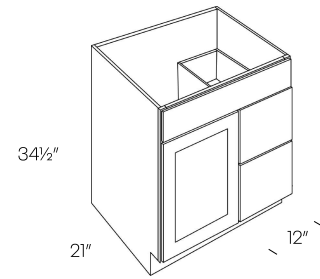

1 Door 2 Drawer Vanity Sink Base Cabinet

• Drawers on right

	J
V2421D-34.5	529
V3021D-34.5	731