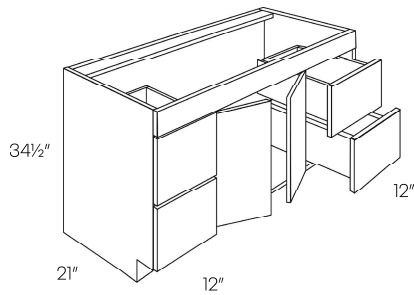

2 Door & Drawer Vanity Base Cabinets

• Dealer must order toe kick

	D	E	F
V4821DD	1283	1604	1796