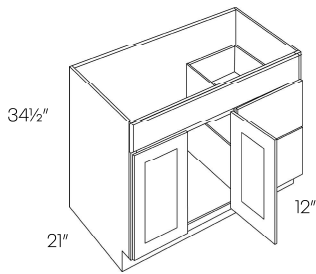

2 Door 2 Drawer Vanity Sink Base Cabinet

• Drawers on right

	J
V3621D-34.5	827
V4221D-34.5	908