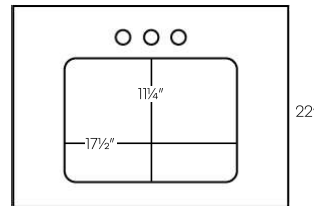

Includes:

- White porcelain undermount bowl (installed)
- Loose 4" backsplash

* Center bowl - 4" spread

** Center bowl - 8" spread

*** Double bowl - 8" spread

- 20% upcharge
- Only Available in CW