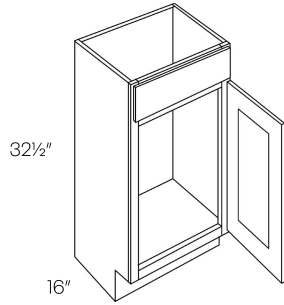

Sierra: is upgraded with 3/4" thick dovetail drawers and undermount glides.

G

C4 - Oak

H

S8 - Sierra Toffee

H

S11 - Sierra Espresso

1 Door Vanity Sink Base Cabinet