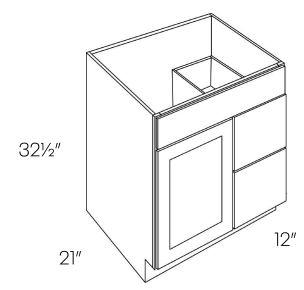

2 Door 2 Drawer Vanity Sink Base Cabinet

• Drawers on right

	G	H
V2421D (1 DOOR)	470	489
V3021D (1 DOOR)	644	670