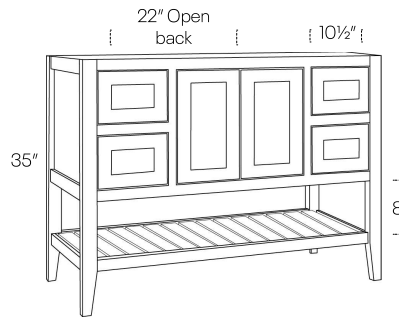

Open Bottom Double Drawers Vanity

	K	L
VOB4821-DD	1583	1652