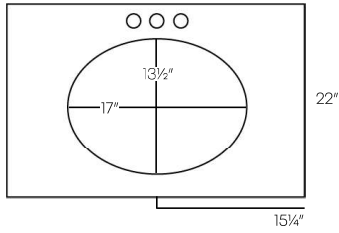

Cultured Marble Top

	White (MT-2)	Bisque (MT-3)
MT-1917	110	116
MT-2519	144	153
MT-3119	209	219
MT-2522	184	192
MT-3122	225	239
MT-3722	288	303
MT-4322	356	374
MT-4922	386	404

- Single bowl
- 4" Spread