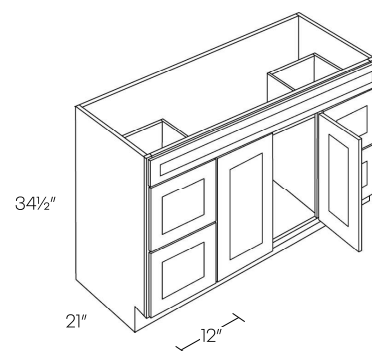

2 Door 4 Drawer Vanity Sink Base Cabinet

	A	B	C
V4821DD	1186	1258	1329