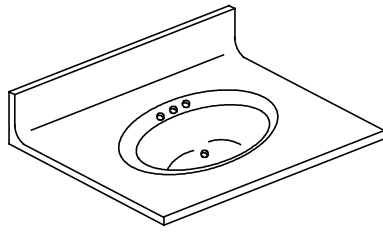

Cultured Marble Top

	White (MT-2)	Bisque (MT-3)
MT-1917	110	116
MT-2519	144	153
MT-3119	209	219
MT-2522	184	192
MT-3122	225	239
MT-3722	288	303
MT-4322	356	374
MT-4922	386	404

- Single bowl
- 4" Spread