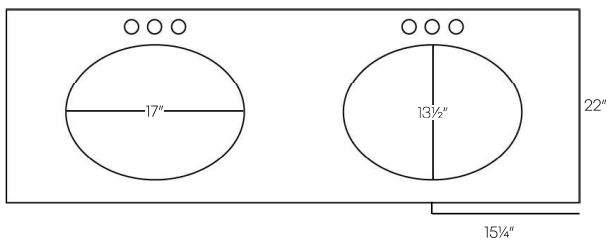

Granite Top