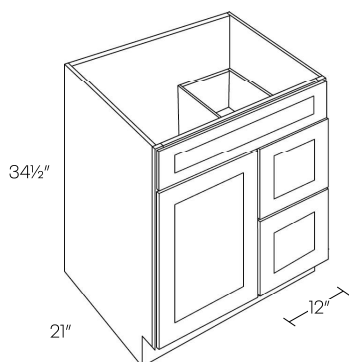

1 Door 2 Drawer Vanity Sink Base Cabinet

• Right drawer shown

	A	B	C
V3021D L	996	1057	1117
V3021D R	996	1057	1117