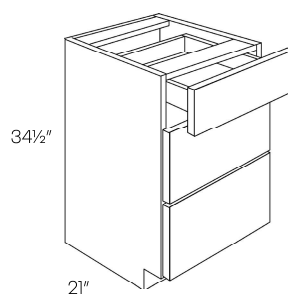

Vanity Drawer Base Cabinets

	D	E	F
VDB12	724	904	1013
VDB15	787	985	1103
VDB18	820	1025	1148

Matching Finished End

*To be installed in field

	D	E	F
FSV	119	N/A	N/A
VEP-ALVIC*	N/A	217	364