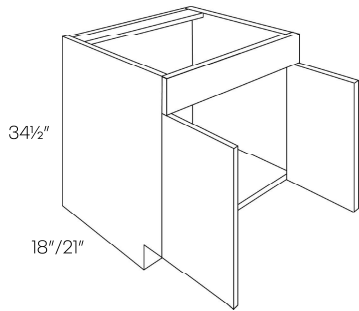

2 Door Vanity Sink Base Cabinet

	D	E	F
V1816	312	390	437
V2418	405	506	567
V3018	562	703	786
V2421	478	598	669
V3021	593	741	830
V3621	719	899	1008