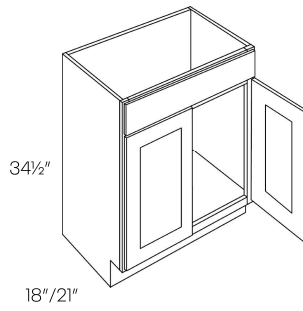

L02 - Smoky Grey

L106 - Luxor Cinnamon

L10 - Luxor White

L11 - Luxor Espresso

1 Door Vanity Sink Base Cabinet

	J
V1816-34.5	266

2 Door Vanity Sink Base Cabinet

	J
V2418-34.5	342
V3018-34.5	435
V2421-34.5	370
V3021-34.5	462
V3621-34.5	558