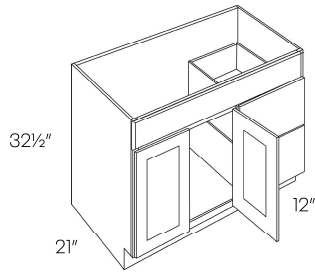

2 Door 2 Drawer Vanity Sink Base Cabinet

• Drawers on right

	G	H
V3621D	729	758
V4221D	740	771