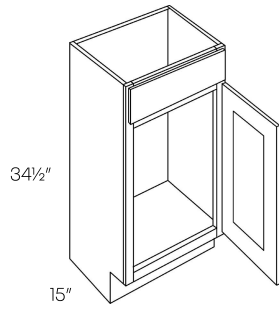

L02 - Smoky Grey

L106 - Luxor Cinnamon

L10 - Luxor White

L11 - Luxor Espresso

1 Door Vanity Sink Base Cabinet

	J
V1816-34.5	266

2 Door Vanity Sink Base Cabinet

	J
V2418-34.5	342
V3018-34.5	435
V2421-34.5	370
V3021-34.5	462
V3621-34.5	558