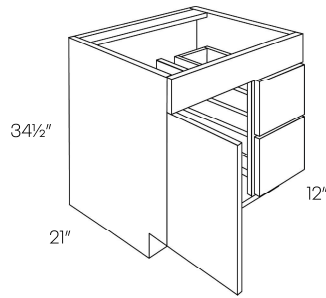

1 Door 2 Drawer Vanity Base Cabinets

• Drawers on right

	D	E	F
V2421D	685	856	959
V3021D	782	978	1096