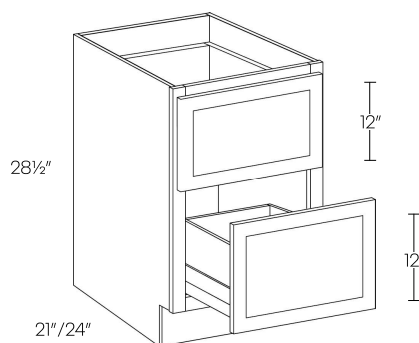

Desk Cabinet

	A	B	C
DDC18-21	841	892	942
DDC18-24	934	990	1050