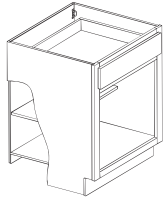

## Luxor

---

The Luxor Collection is our partial overlay cabinet constructed from all plywood. The wall and base cabinets are equipped with  $\frac{3}{4}$ " plywood adjustable shelves and soft-close hinges, reinforced for extra durability by a metal clip fastener assembly system. All drawer boxes are made with dovetail construction and come with a slab drawer front and soft-close undermount glides.